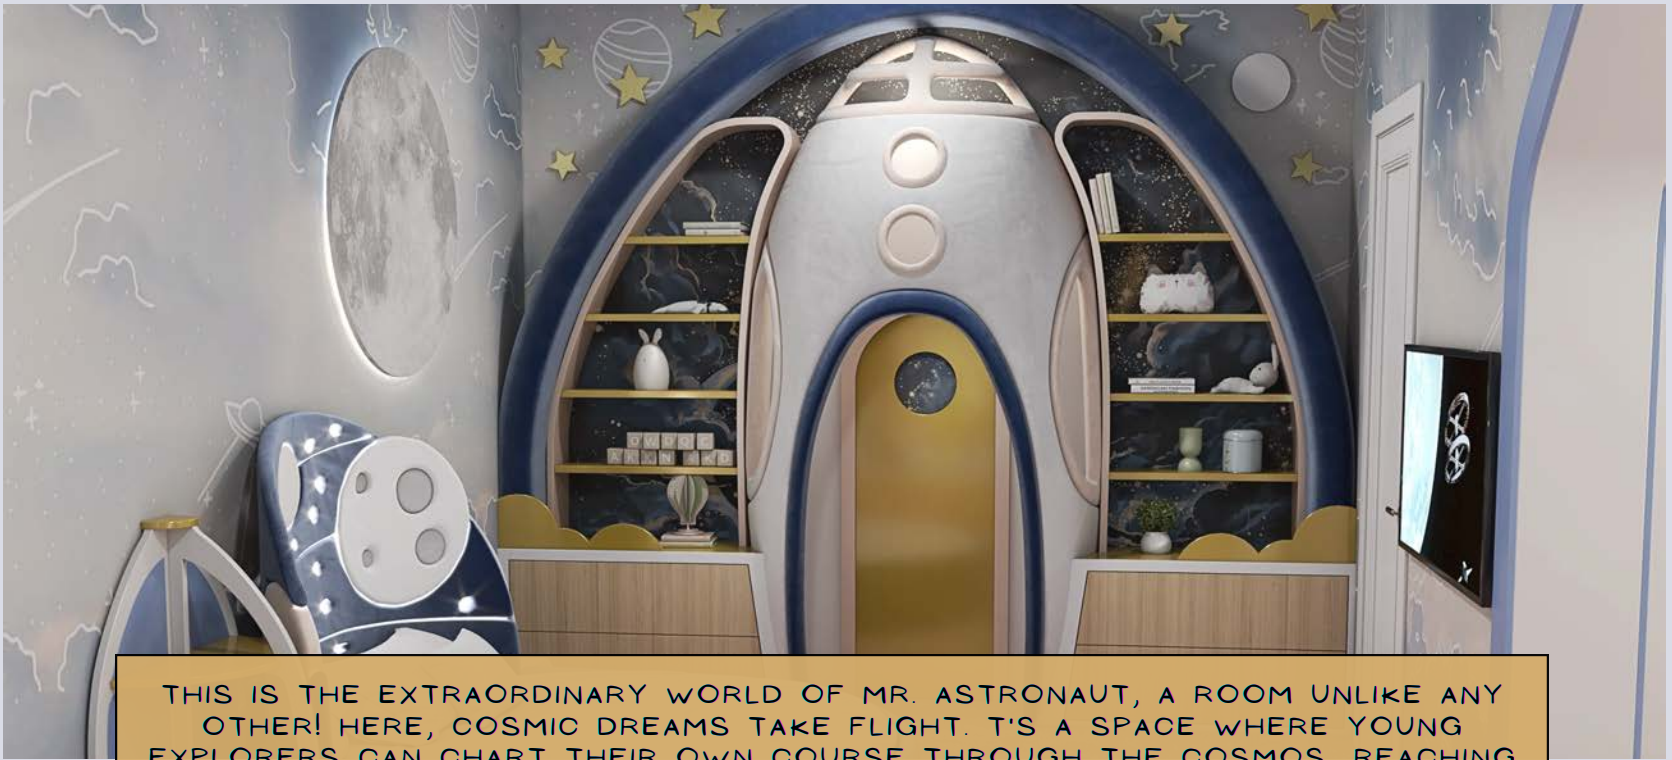

MERMAID

THE WONDERS OF THE OCEAN COME ALIVE WHILE EVERY DETAIL OF THIS ROOM INVITES CHILDREN TO EXPLORE A WORLD OF UNDERWATER MAGIC. WITH ITS DREAMY AMBIANCE AND FANTASTICAL ALLURE, MERMAID PALACE IS A SANCTUARY WHERE IMAGINATIONS TAKE FLIGHT AND EVERY DAY FEELS LIKE A JOURNEY BENEATH THE WAVES.

MR. ASTRONAUT

THIS IS THE EXTRAORDINARY WORLD OF MR. ASTRONAUT, A ROOM UNLIKE ANY OTHER! HERE, COSMIC DREAMS TAKE FLIGHT. T'S A SPACE WHERE YOUNG EXPLORERS CAN CHART THEIR OWN COURSE THROUGH THE COSMOS, REACHING FOR THE STARS AND DISCOVERING THE WONDERS OF THE UNIVERSE RIGHT FROM THE COMFORT OF HOME.