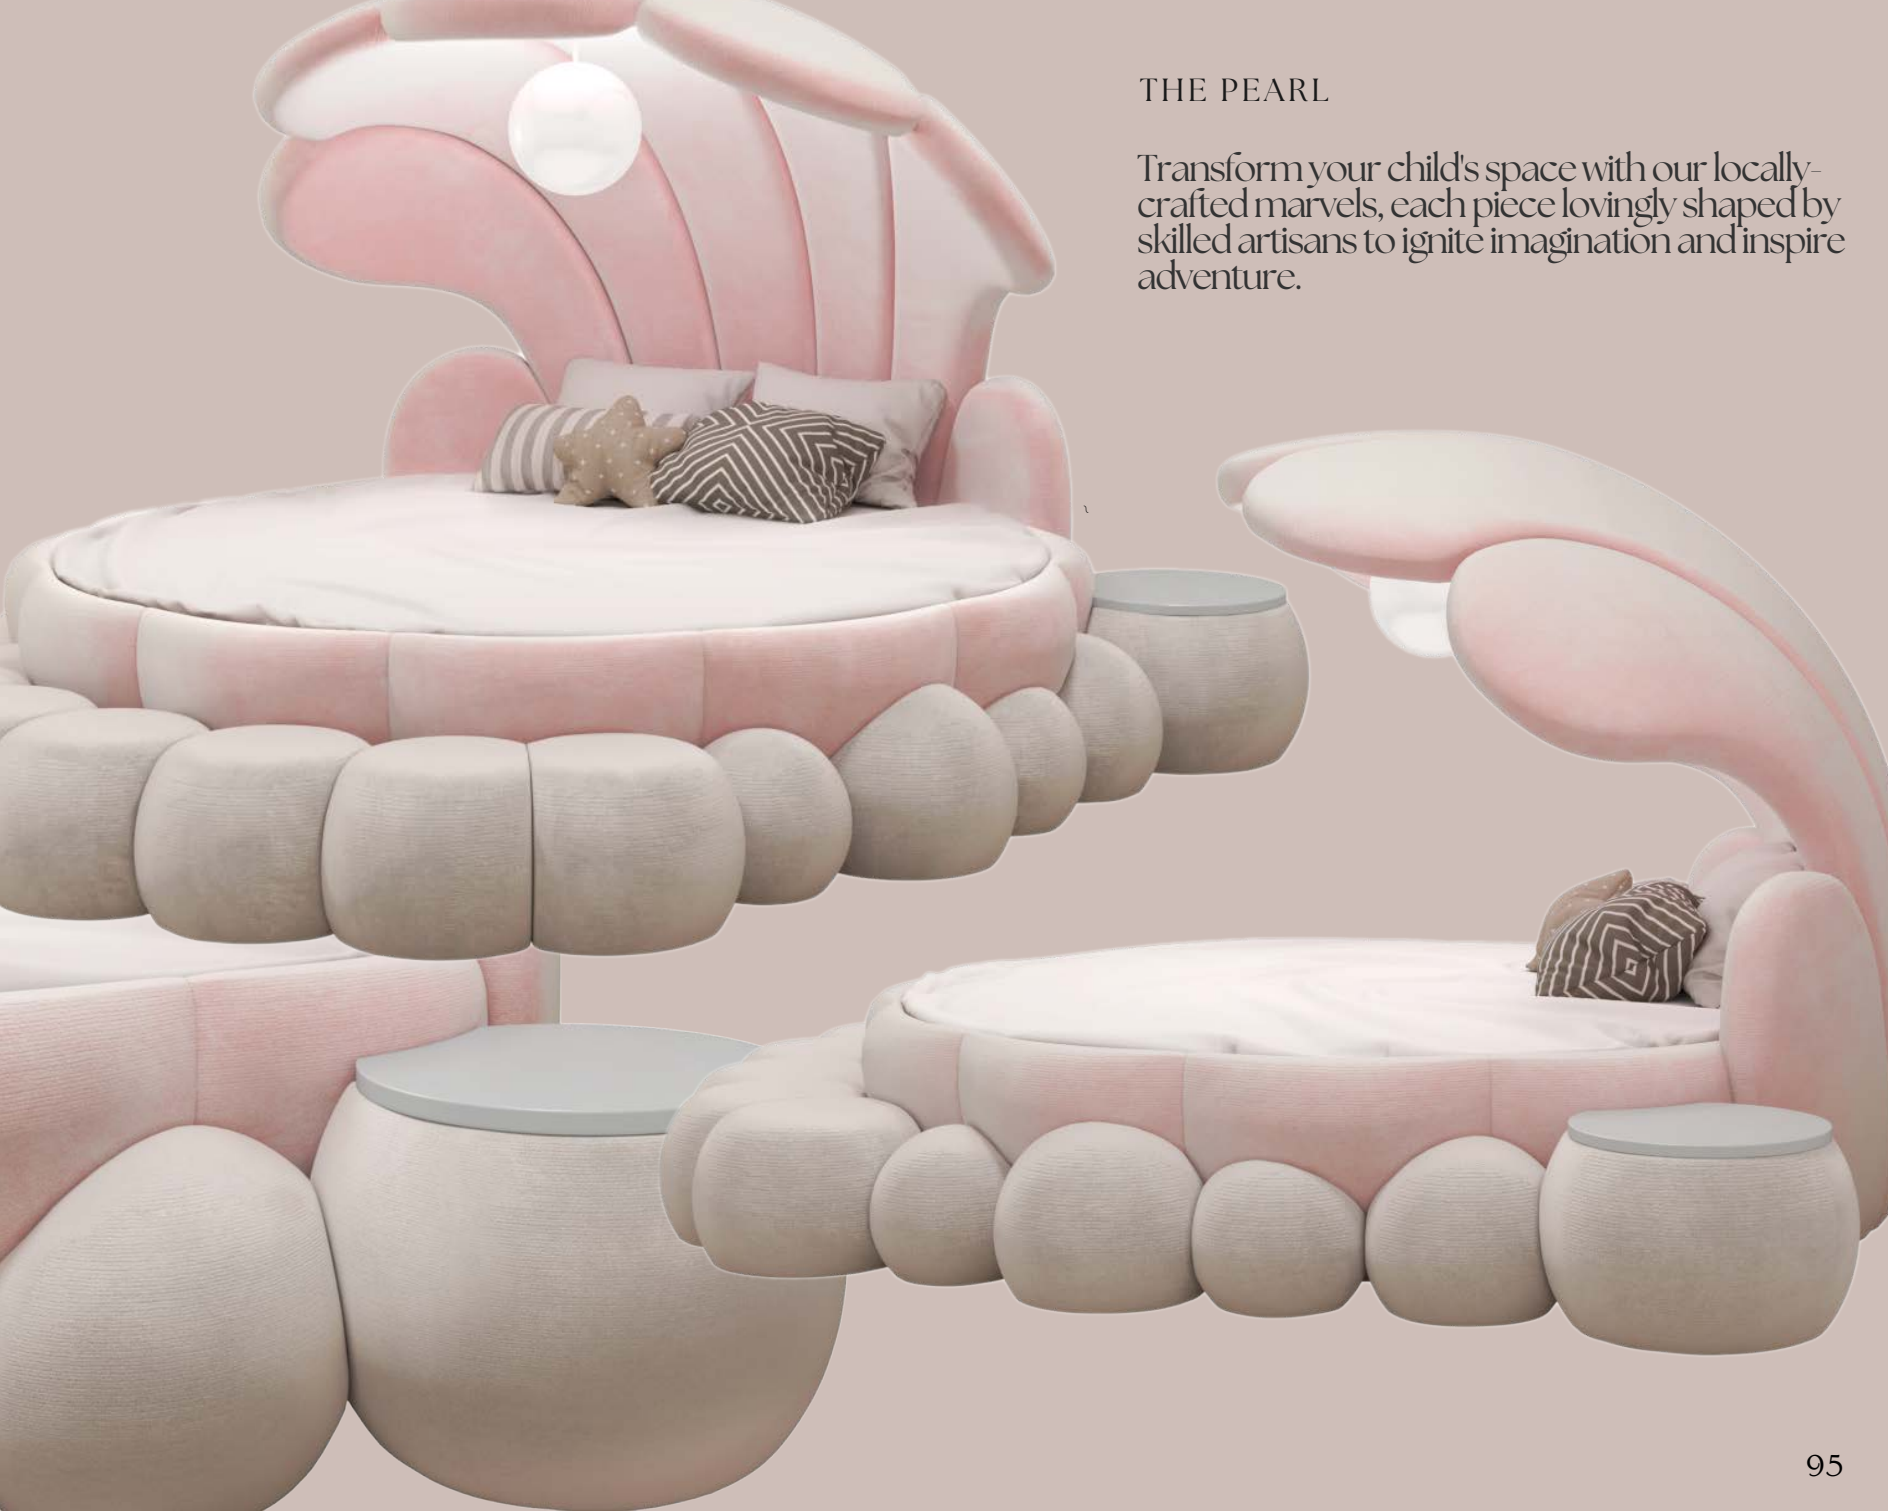

the 2024

bed

COLLECTION

THE PEARL

Transform your child's space with our locally-crafted marvels, each piece lovingly shaped by skilled artisans to ignite imagination and inspire adventure.

THE TRAVELER

There's nothing boring about our creations, so set sail to dreamland! Transform bedtime into an exciting adventure with our charming The Traveler bed. Crafted for young explorers, it invites little captains to embark on imaginative journeys to cozy destinations.

THE PEONY

The circular frame of The Peony exudes a sense of whimsy and romance, evoking images of fairy tales and enchanted gardens. Draped in cascading layers of sheer fabric, it creates a cocoon of serenity, shielding you from the cares of the world outside.

THE SHROOM

Introducing The Shroom, where bedtime becomes an enchanting adventure in whimsy and comfort. Shaped like a charming mushroom, this cozy bed invites you to snuggle up and drift away into a world of dreams.